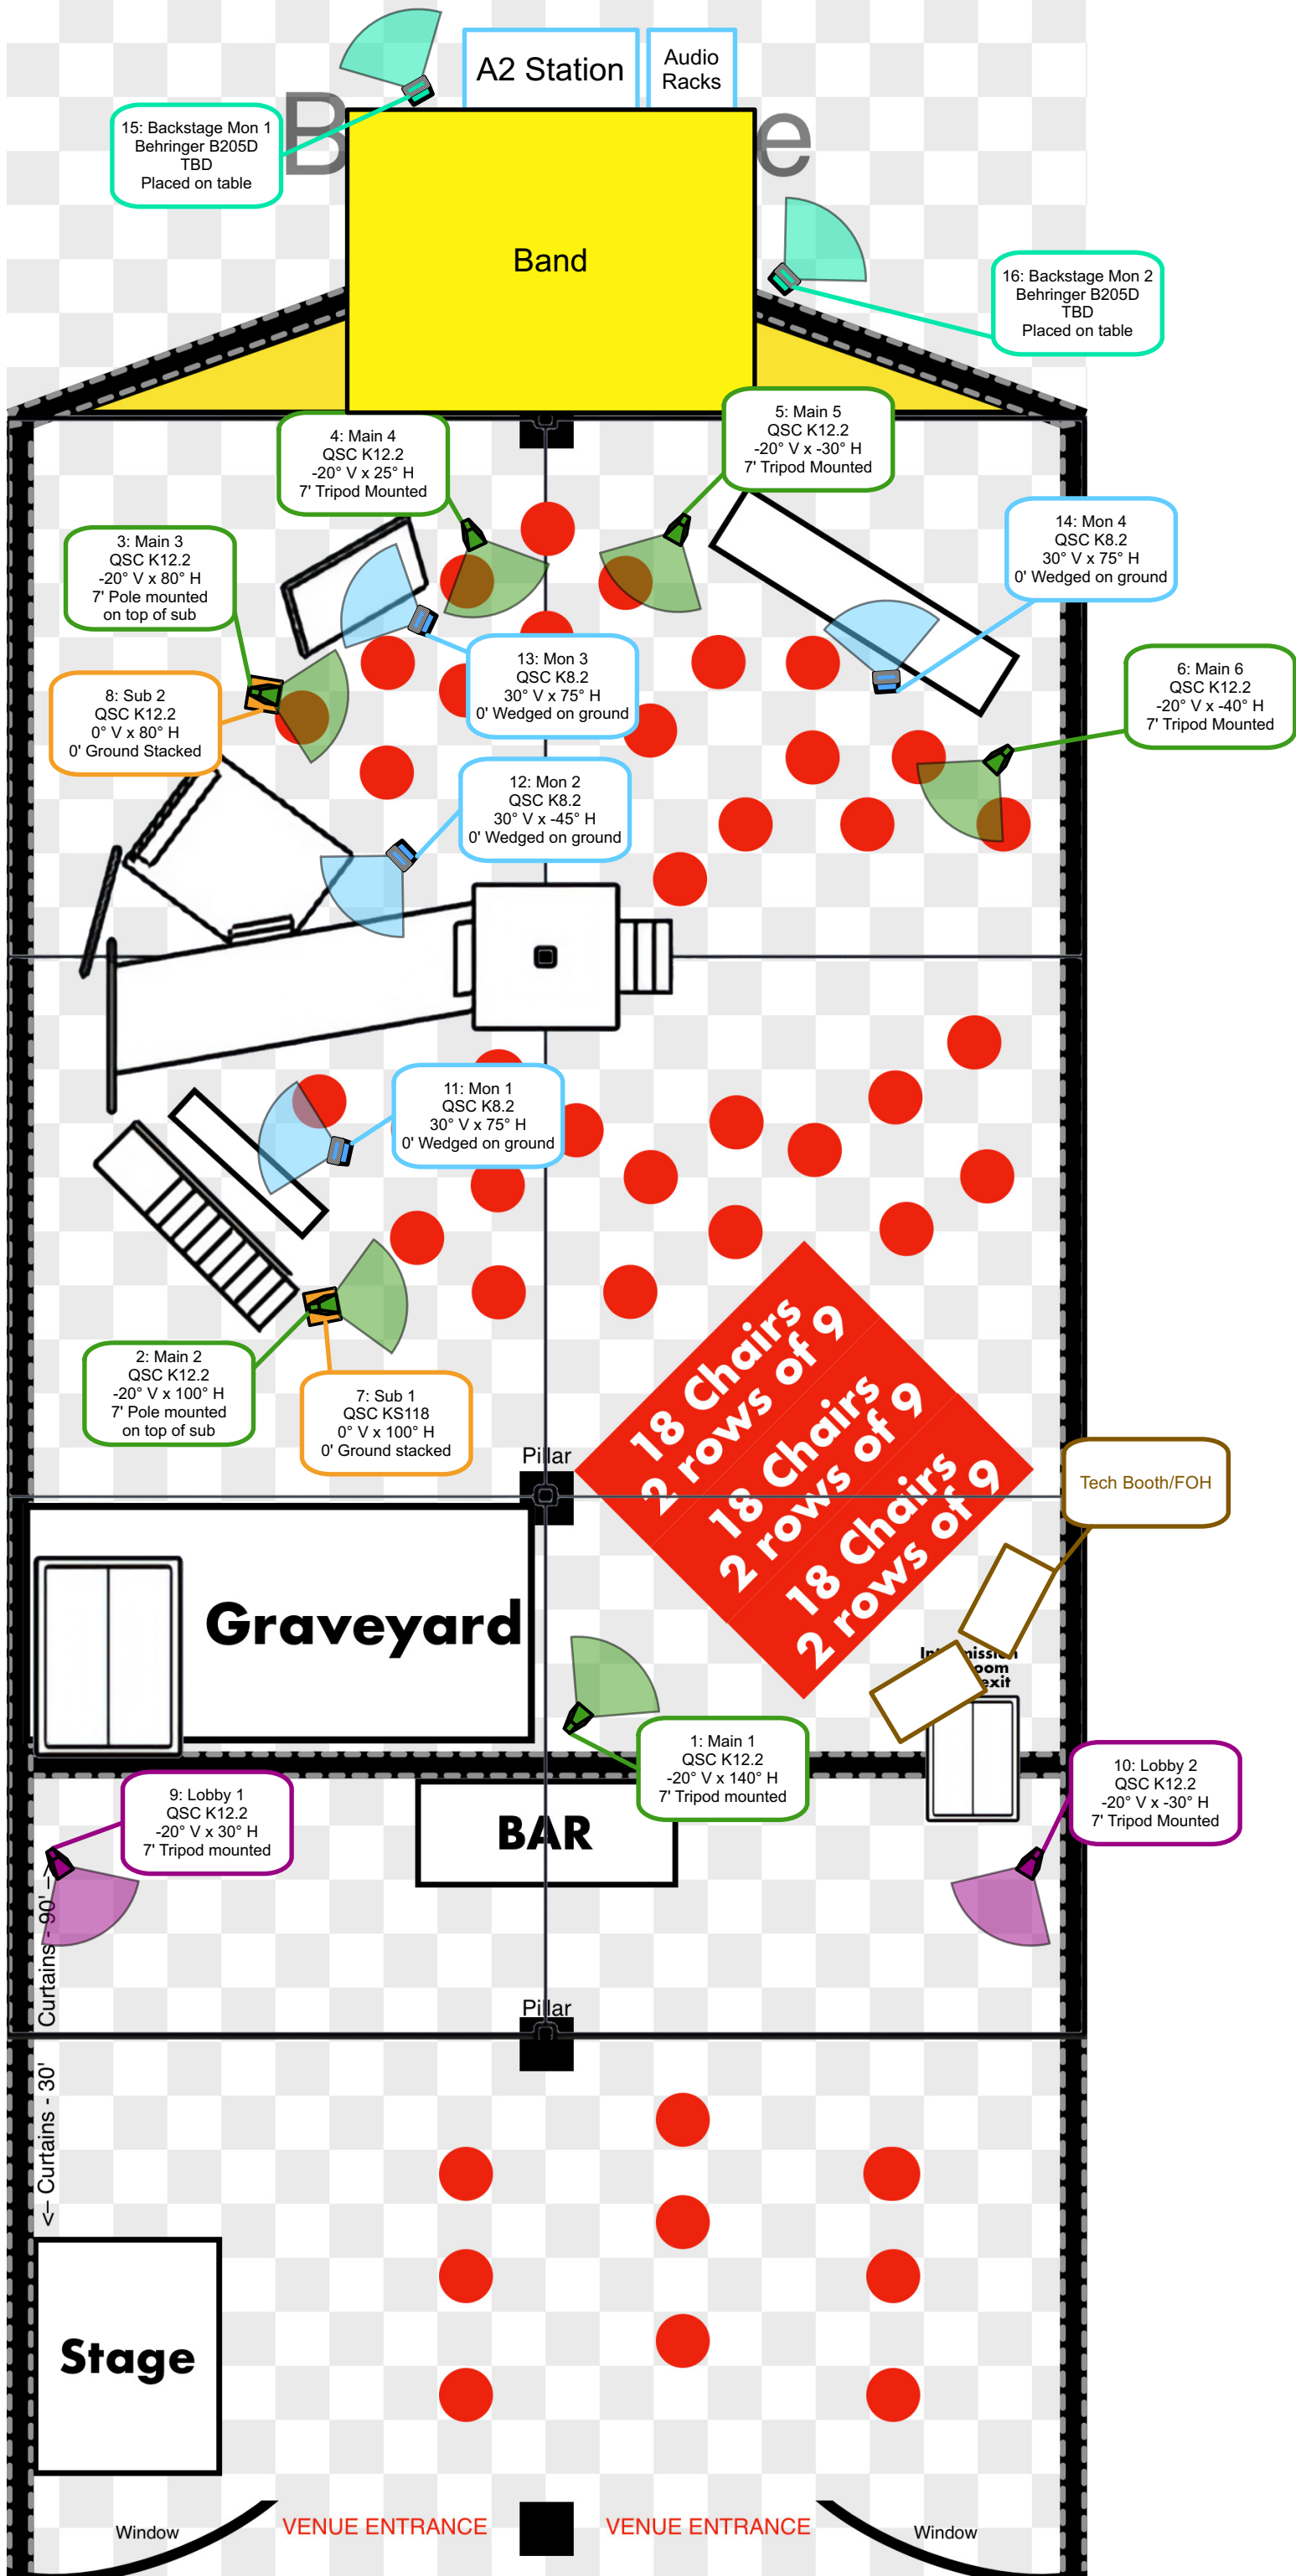

Each BOX = 9 square feet

# Full Speaker Plot

DESIGNER:  
Casey Deiter  
CaseyDeiter99@gmail.com

SCALE:  
N/A

DRAWN:  
01/13/23

PLATE

# 1

OF 5

3' Each Box = 9 square feet

# Updated Speaker Plot

DESIGNER:  
Casey Deiter  
CaseyDeiter99@gmail.com

SCALE:  
N/A

DRAWN:  
01/13/23

PLATE