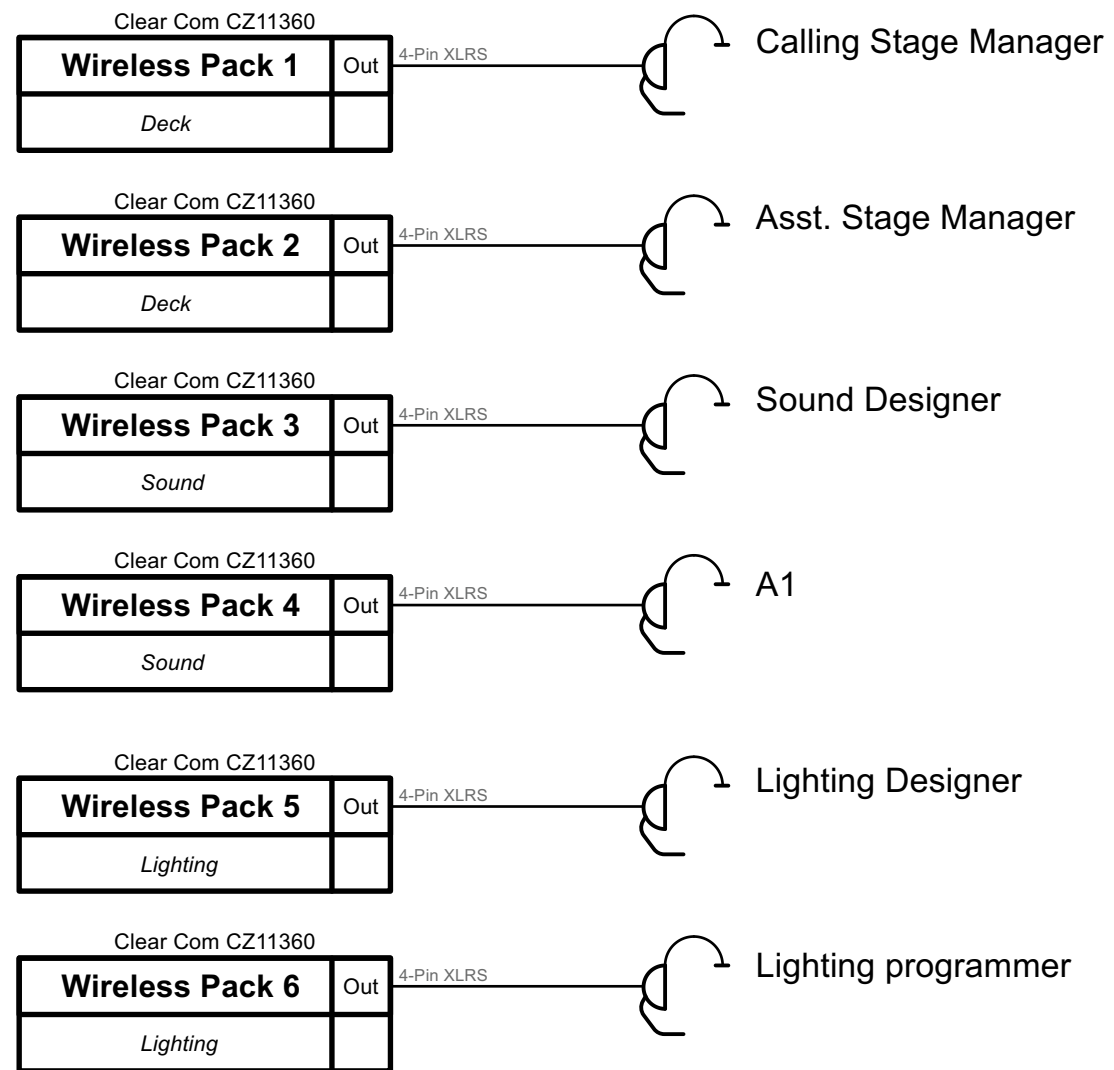

Addams Family

Clear Com

DESIGNER:
Casey Deiter
CaseyDeiter99@gmail.com

SCALE:
N/A

DRAWN:
01/13/23

PLATE

5

OF 5