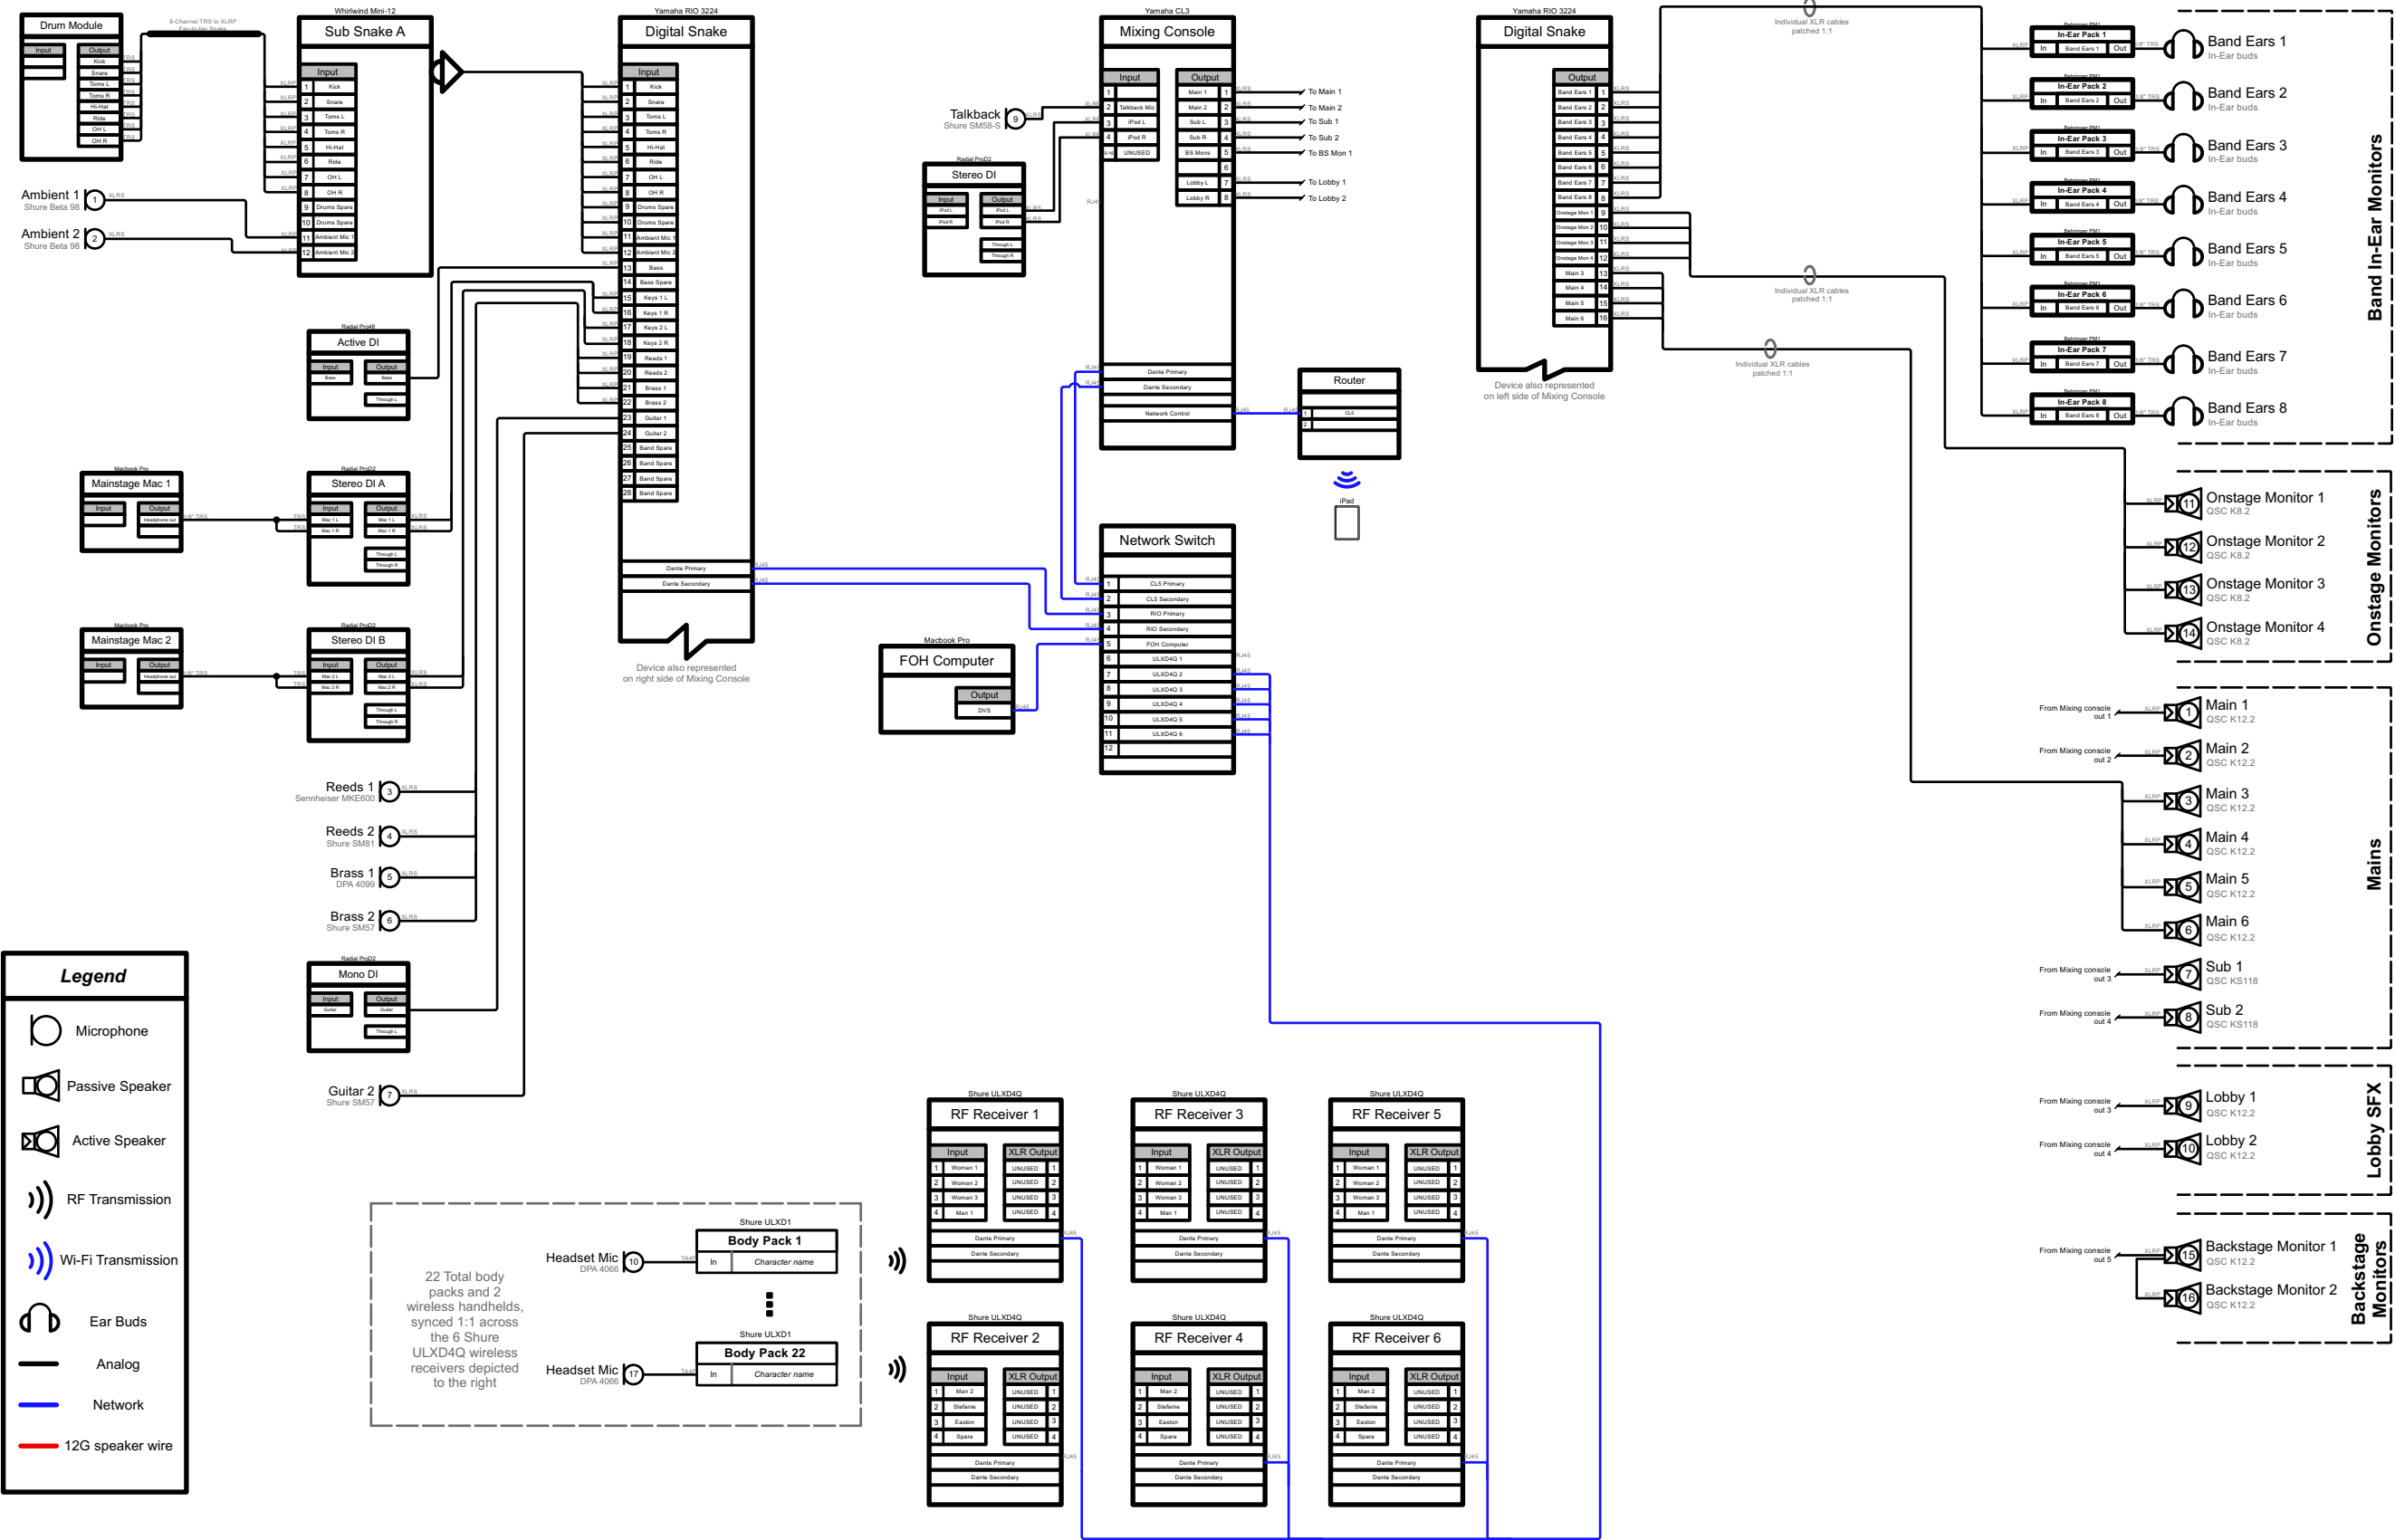

Legend

- Microphone
- Passive Speaker
- Active Speaker
- RF Transmission
- Wi-Fi Transmission
- Ear Buds
- Analog
- Network
- 12G speaker wire

22 Total body packs and 2 wireless handhelds, synced 1:1 across the 6 Shure ULXD4Q wireless receivers depicted to the right

Addams Family System Schematic

DESIGNER:
Casey Deiter
CaseyDeiter99@gmail.com

SCALE:
N/A

DRAWN:
01/13/23

PLATE

4

OF 5