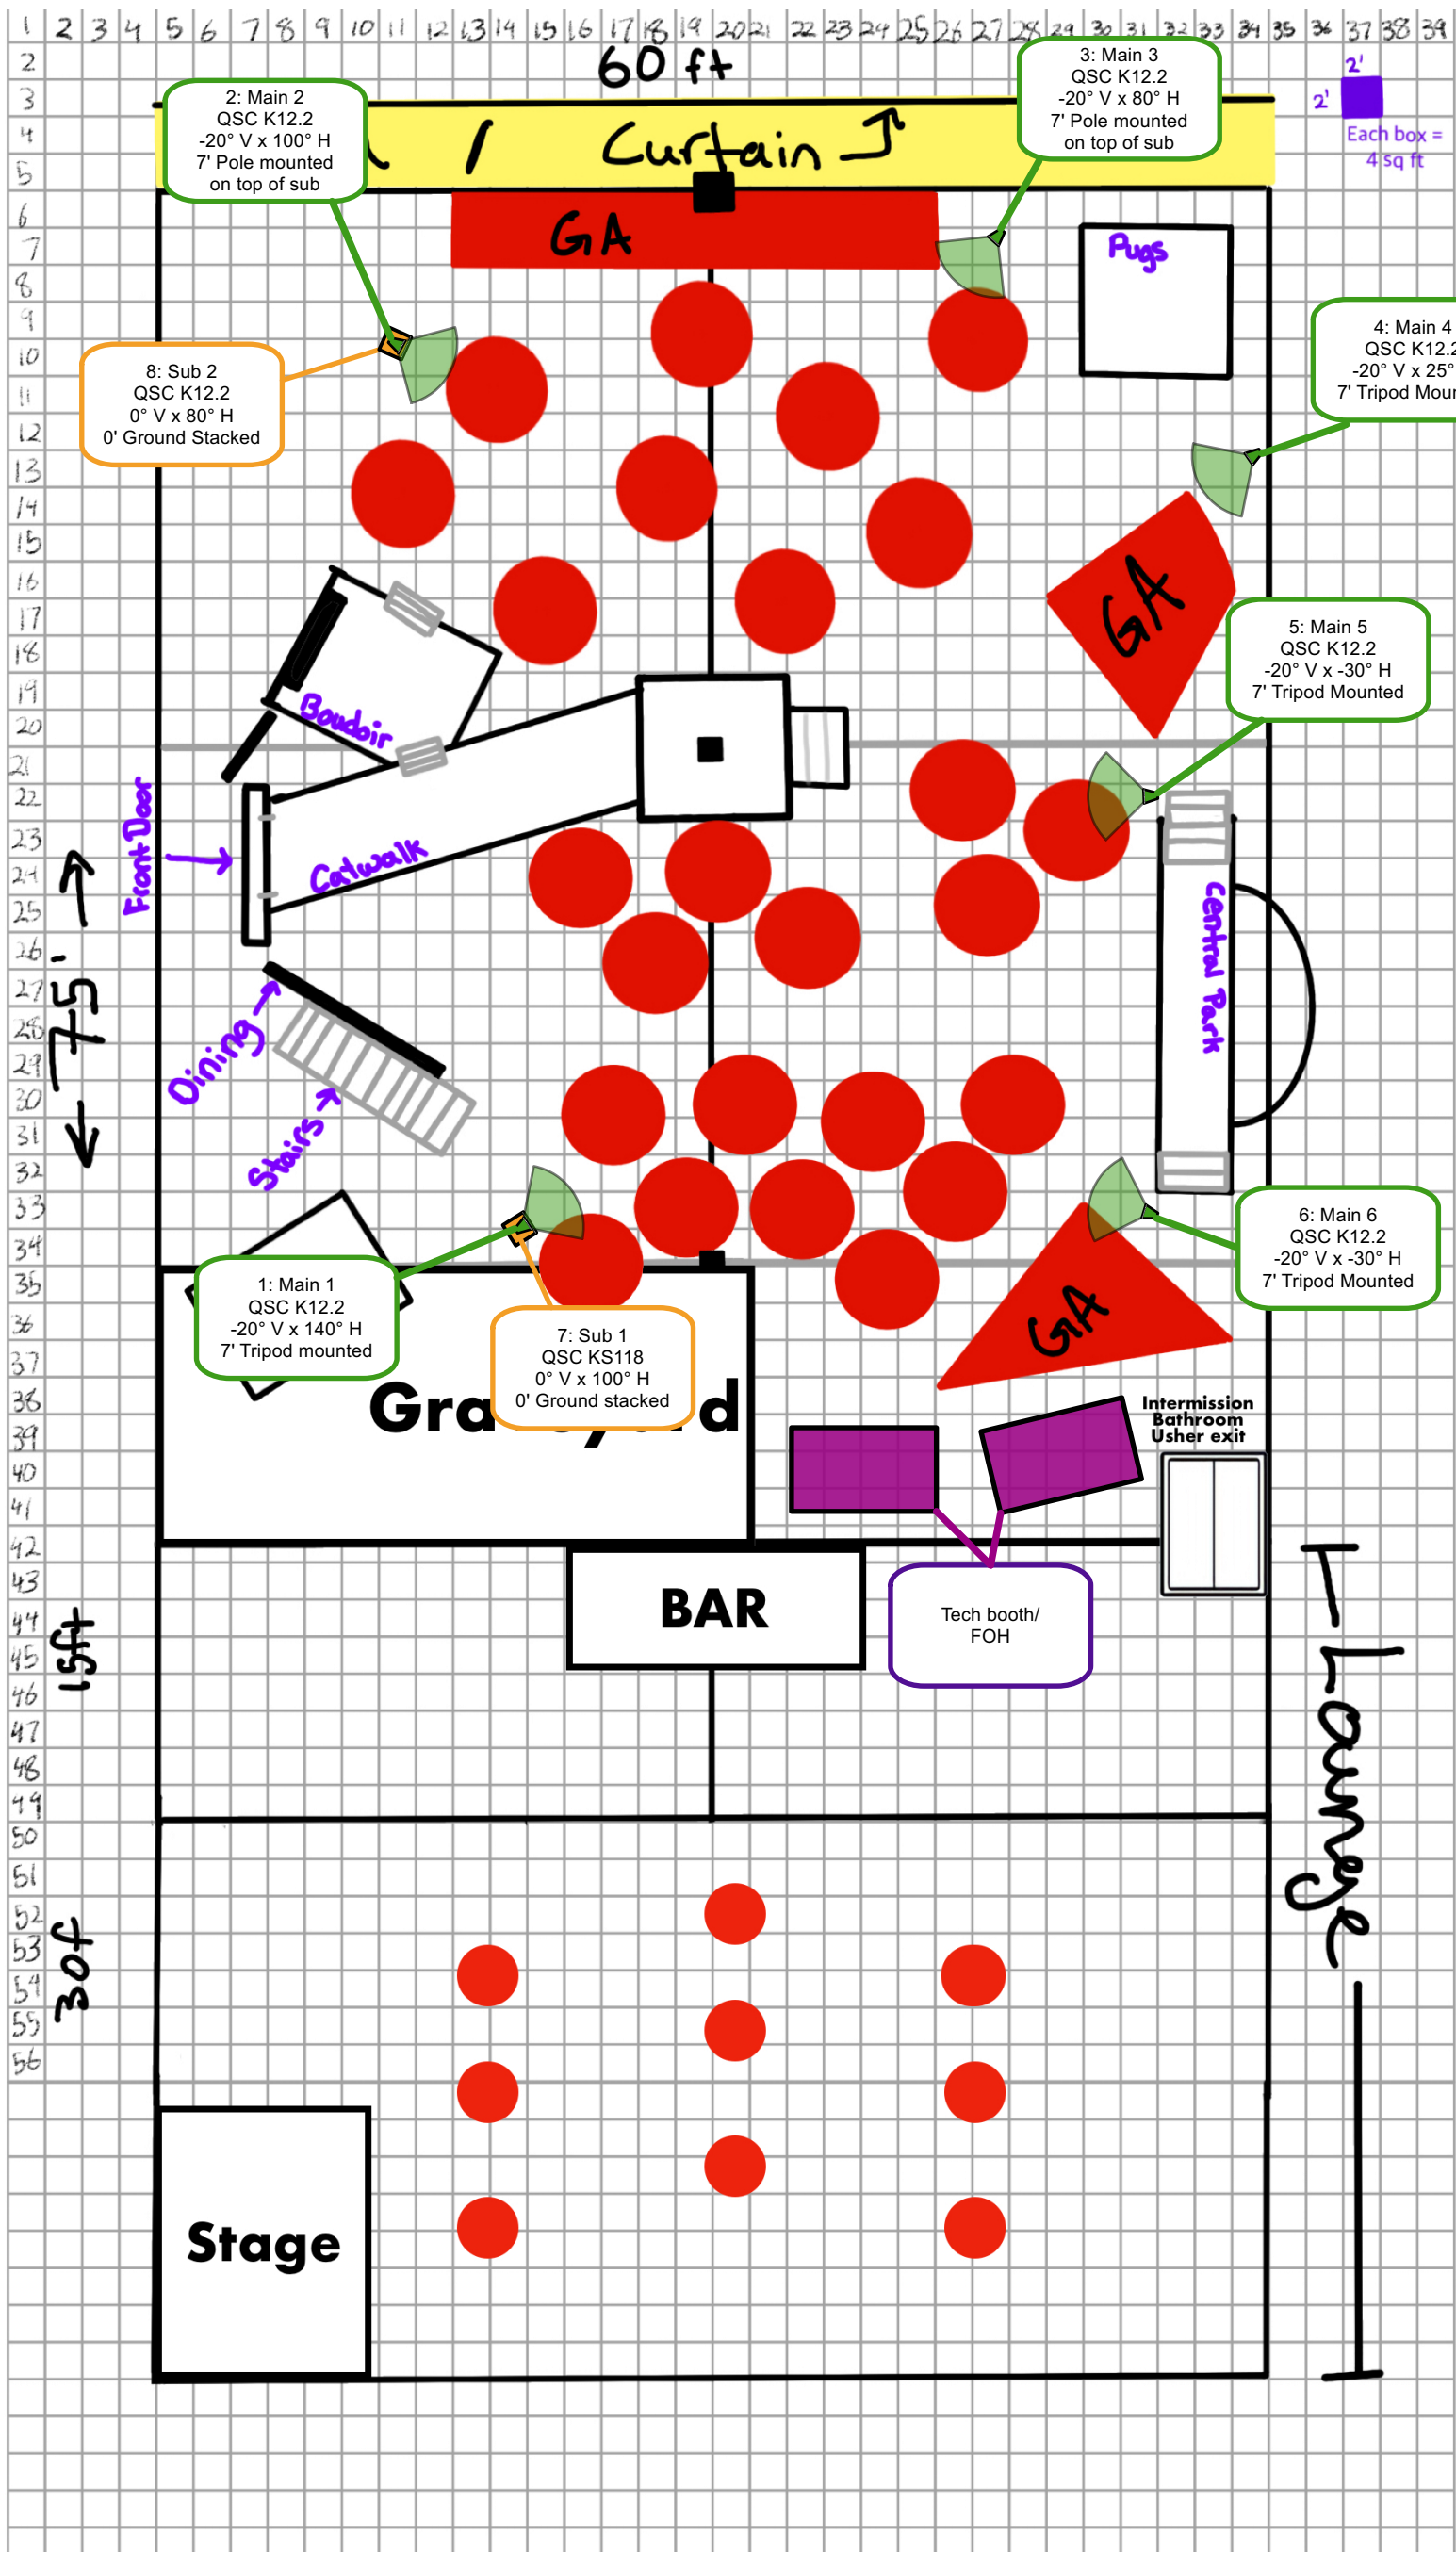

[cd]

Addams Family

Updated Speaker Plot

DESIGNER:
Casey Deiter
CaseyDeiter99@gmail.com

SCALE:
N/A

DRAWN:
01/13/23

PLATE

6

OF 6