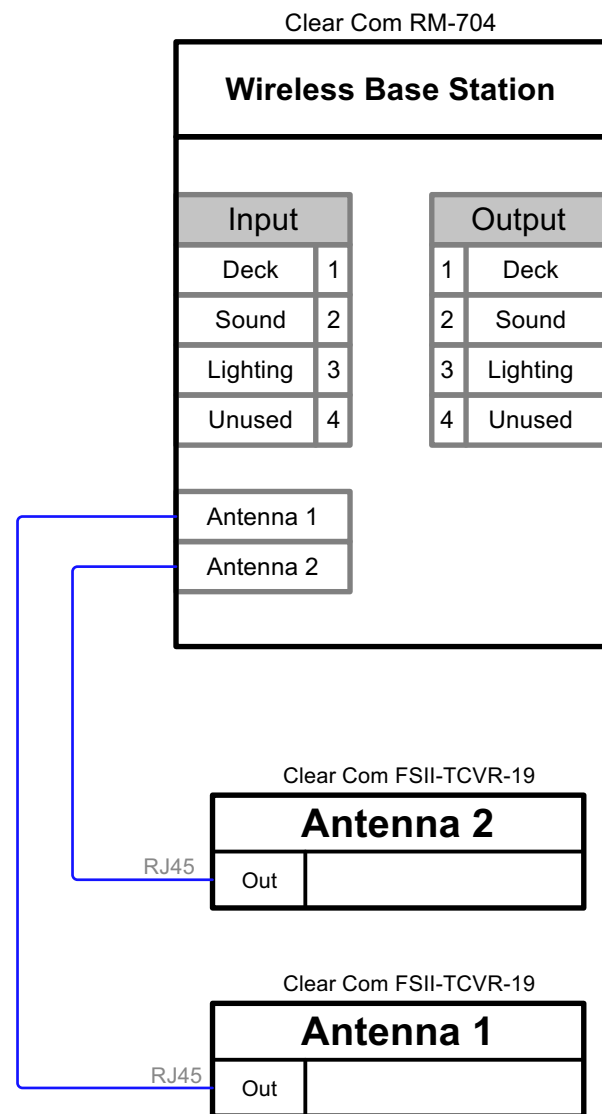

Addams Family

Clear Com

DESIGNER:
Casey Deiter
CaseyDeiter99@gmail.com

SCALE:
N/A

DRAWN:
01/13/23

PLATE

5

OF 5