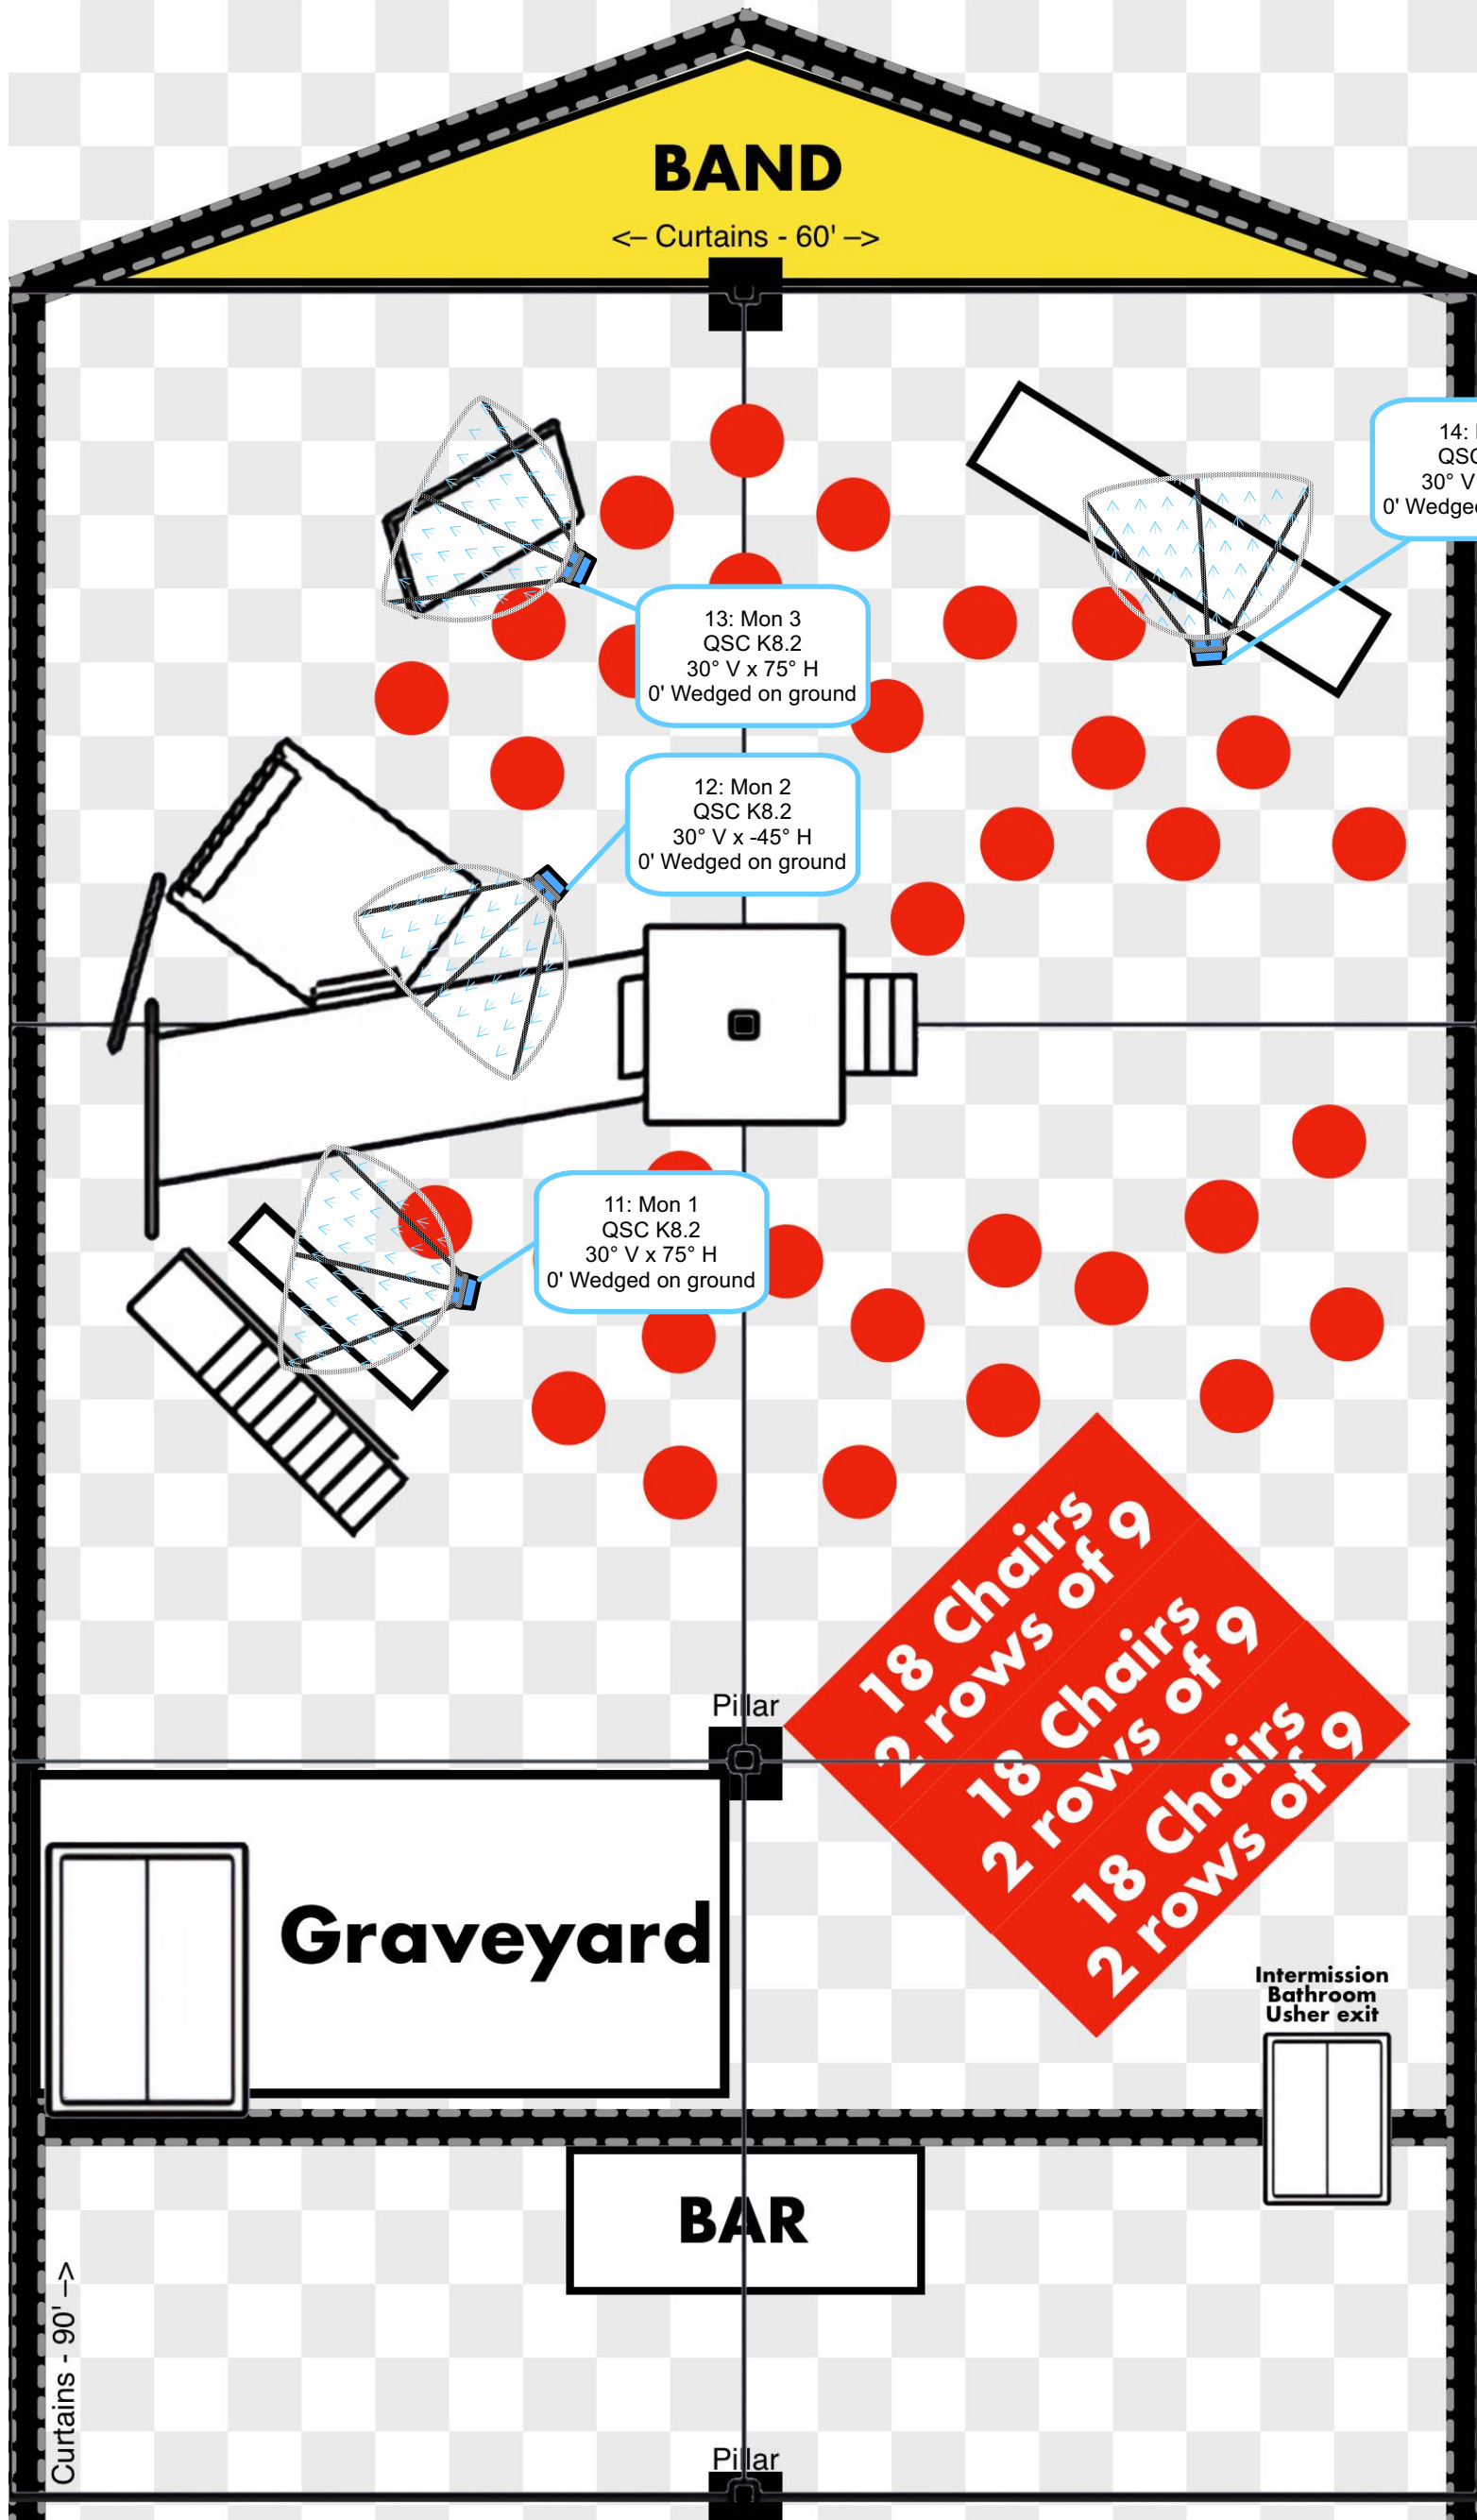

Backstage

Addams Family

Onstage Monitoring

DESIGNER:
Casey Deiter
CaseyDeiter99@gmail.com

SCALE:
N/A

DRAWN:
01/13/23

PLATE

3

OF 5