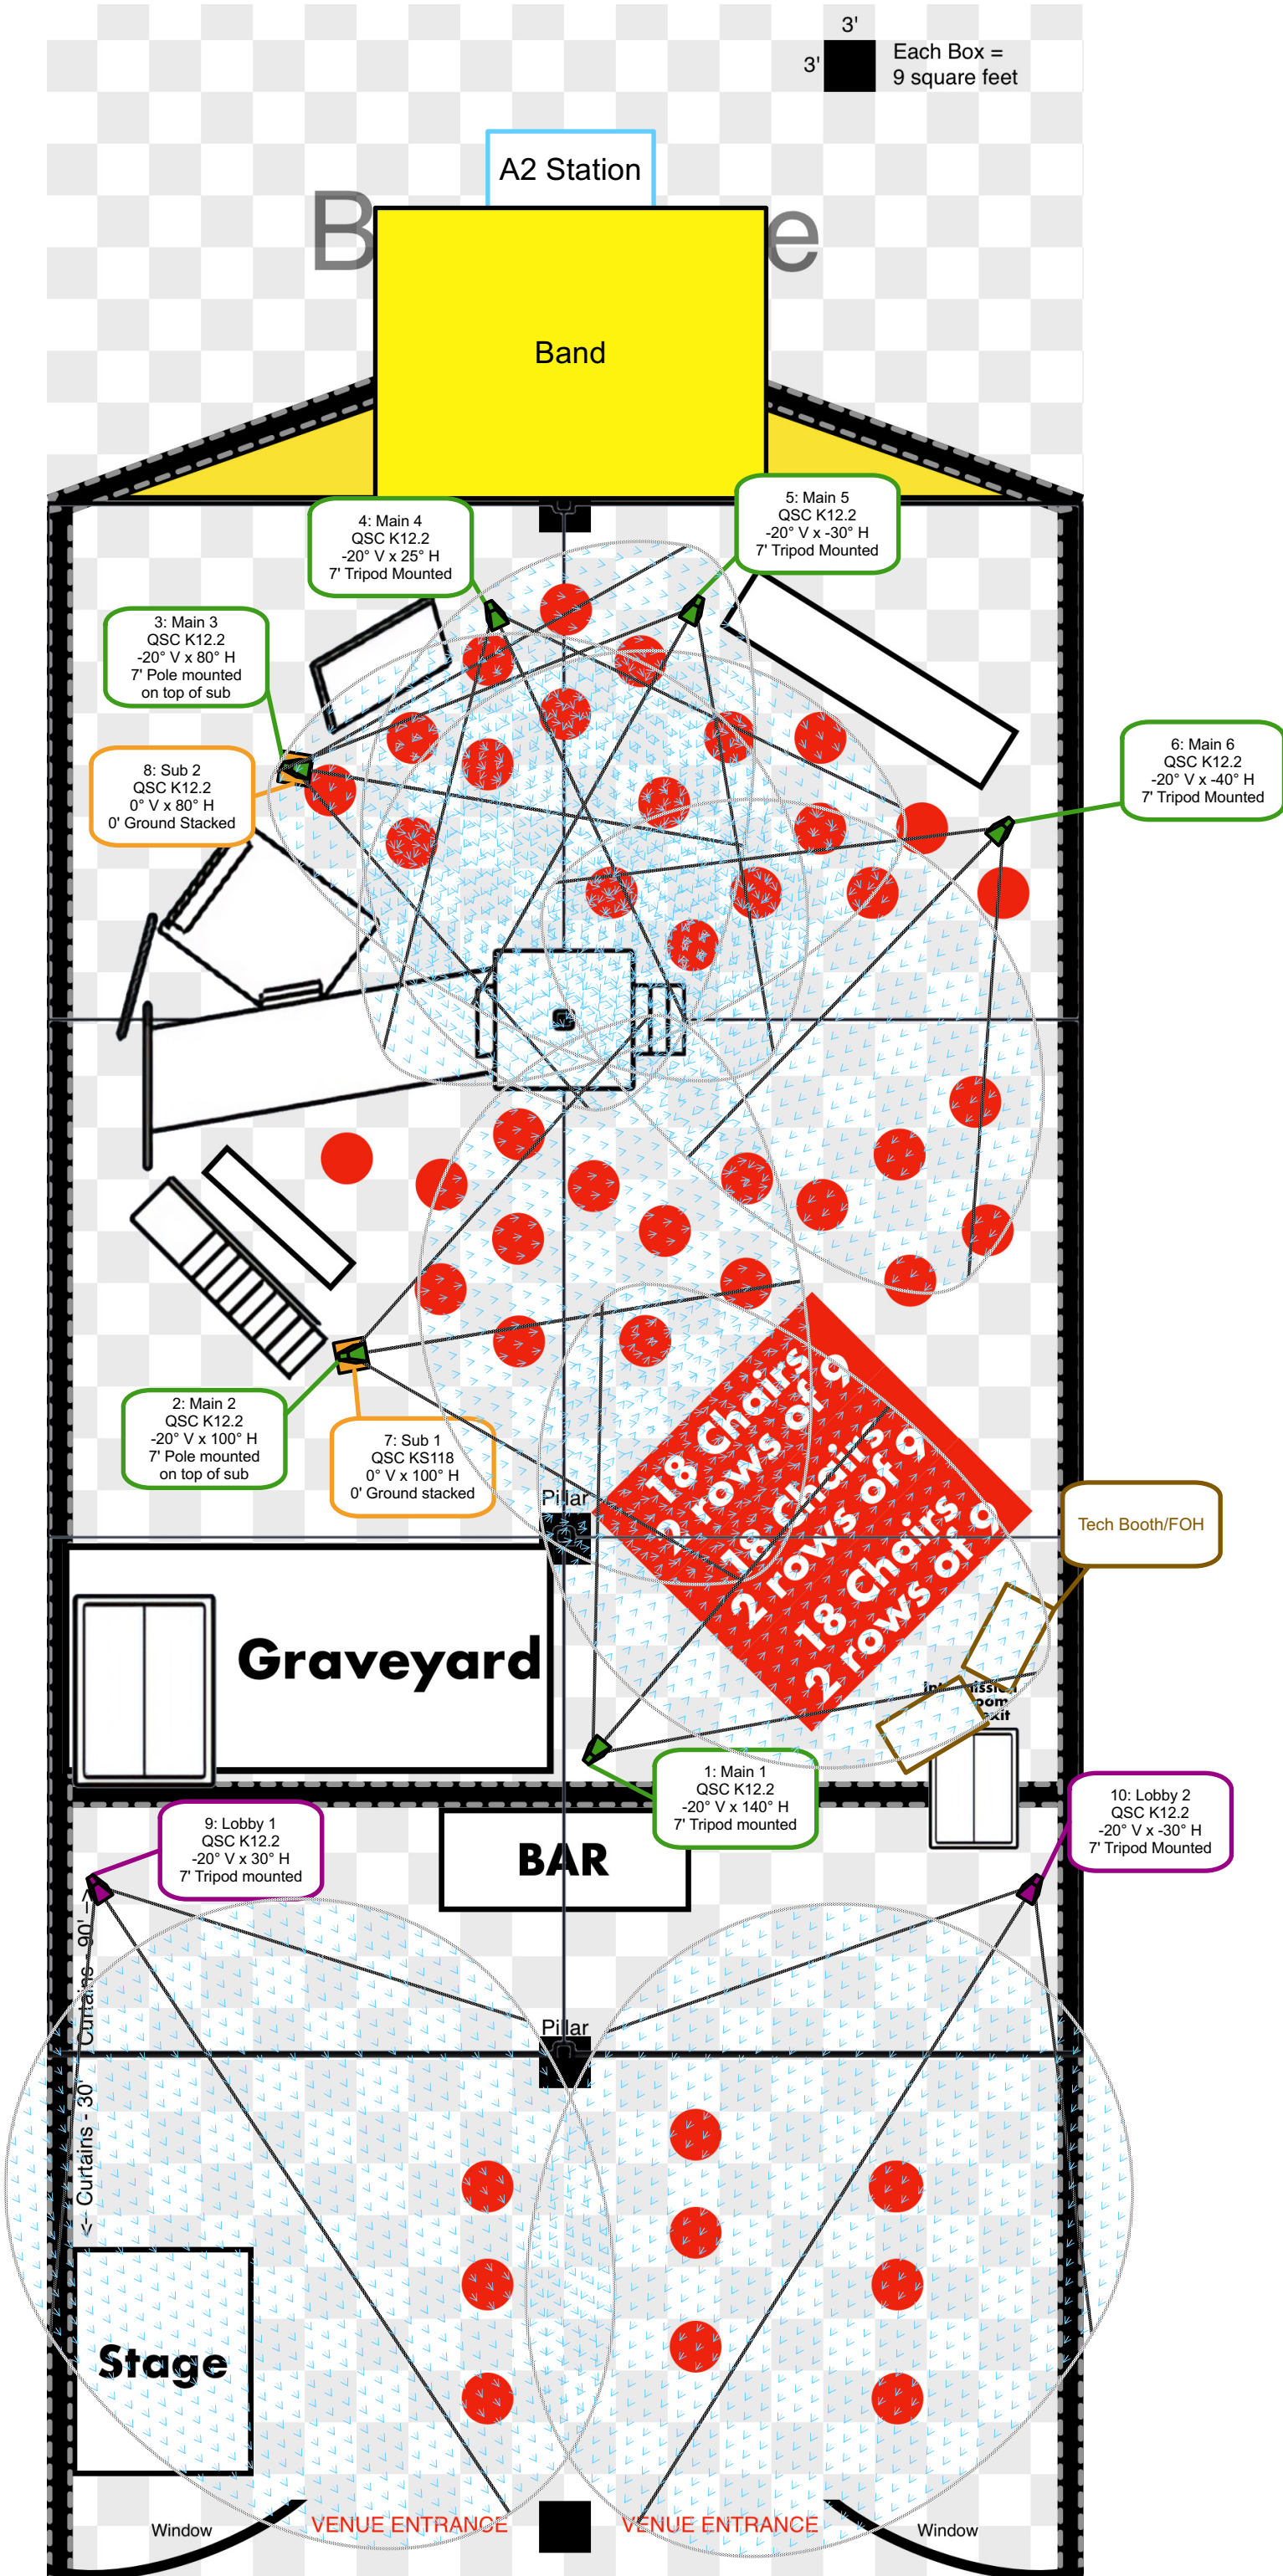

3' Each Box = 9 square feet

Addams Family Mains with Dispersion

DESIGNER:
Casey Deiter
CaseyDeiter99@gmail.com

SCALE:
N/A

DRAWN:
01/13/23

PLATE

2

OF 5